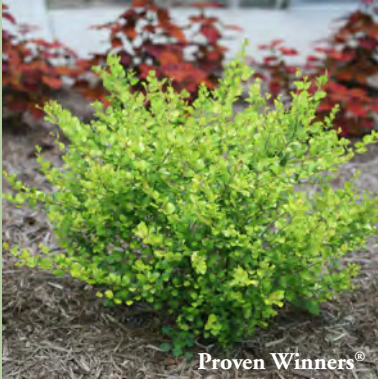

TELL US WHAT YOU LOVE!

Terra Nova Nurseries, Inc.

Heucherella 'Copper Cascade'

This small-leaf trailer has refined rosy copper-gold foliage that is muted, but distinct, and holds its color all year. The leaves are shaped more like a Heuchera and the trailing stems are very pliable.

Sun to Part Shade
Height: 8"
Zones: 4-9
Bloom Time: June, July

Soil: Well Drained
Width: 32"
Habit: Spreading

Terra Nova Nurseries, Inc.

Heucherella 'Plum Cascade'

The first trailing purple Heucherella, 'Plum Cascade' has lobed, purple-silver leaves. Small, light pink flowers appear all summer on short stems.

Full Sun to Full Shade
Height: 10"
Zones: 4-9
Bloom Time: June-September

Soil: Well Drained
Width: 36"
Habit: Mound

Terra Nova Nurseries, Inc.

Heucherella 'Yellowstone Falls'

Heucherella 'Yellowstone Falls' has chartreuse lobed leaves with deep crimson markings.

Part Shade to Full Shade
Height: 6"
Zones: 4-9
Bloom Time: May-July

Soil: Well Drained
Width: 24"
Habit: Spreading

**MIDWEST
GROUNDCOVERS**
LLC

TELL US WHAT YOU LOVE!

Proven Winners®

Betula Cesky Gold™

Cesky Gold™ dwarf birch is exceptionally cold-tolerant. New growth appears in sunset hues of yellow, red, and orange, and cheerful chartreuse foliage carries the plant through the entire season.